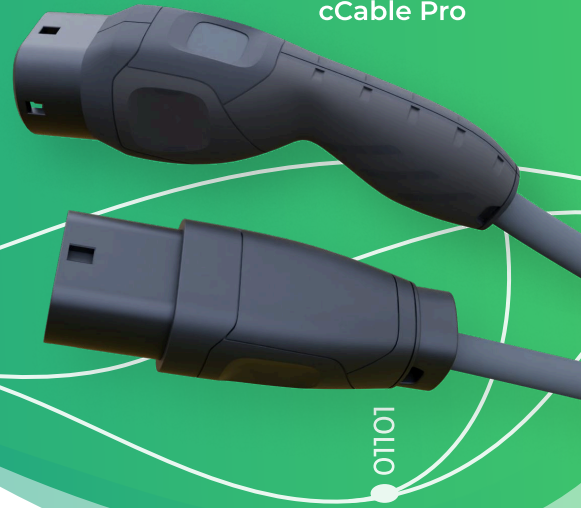

## cCable - the clever charging cable

clever loading according to my requirements

cCable Pro

### Easy. Clever. Compact.

Normally, a charging cable is just a cable, but not so with eClever. Our charging cable acts as a clever intermediary between the charging station and the vehicle and can therefore influence the charging process.

Designation	cCable Pro
 Voltage	AC: 230V (1phasig) / 400V (3phasig)
Electricity	6A to 32A
Performance	1,4kW to 22kW AC
 Display	capacitive touchscreen
 Mechanical protection	IP65 (under review)
 WiFi	inklusive
WiFi Standards	IEEE 802.11 b/g/n
WiFi Frequency	2.4 Ghz
 Bluetooth LE	inklusive
Bluetooth LE Standards	Bluetooth 5 Bluetooth mesh